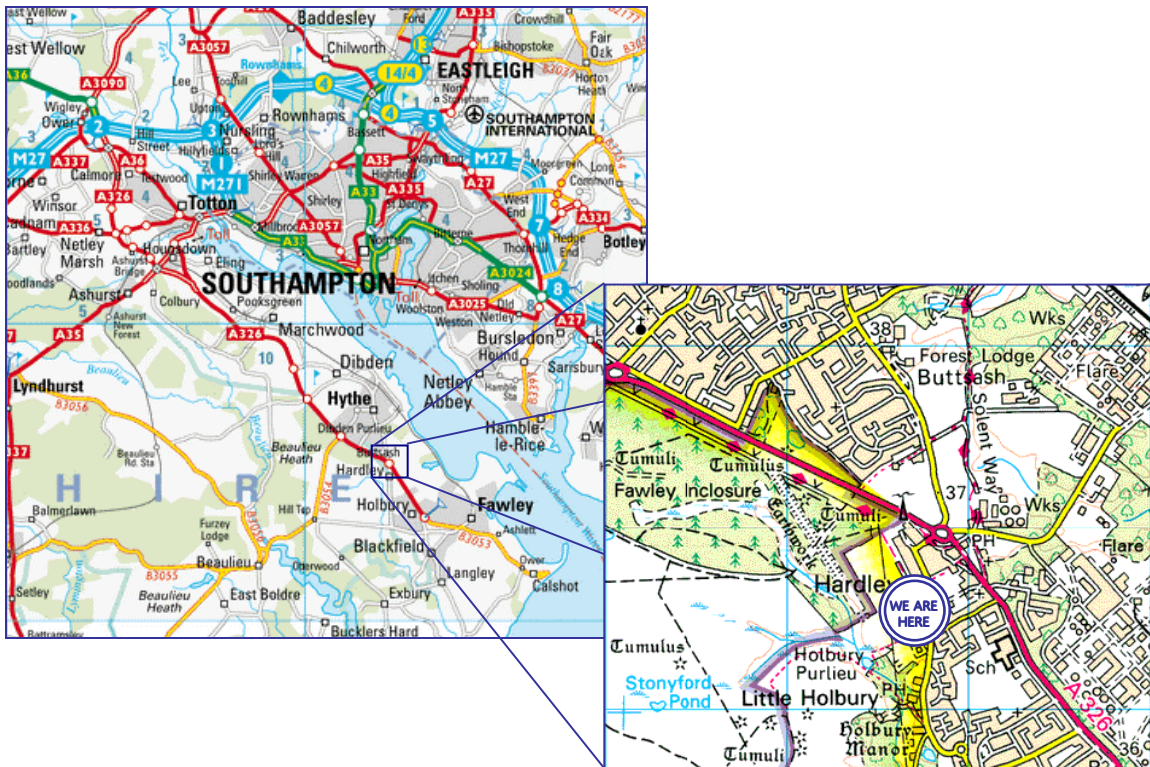

### Directions from M27

Leave the M27 at junction M27/J3 and straight ahead into M271 direction [M271] SOUTHAMPTON

After 1.8 miles take the 2nd Exit off the roundabout into A35 (Redbridge Causeway).

After 1.2 miles take the 1st Exit off the roundabout into A326 (Marchwood By Pass).

Continue straight into A326 (Marchwood By Pass).

After 6.4 miles take the 4th Exit off the Hardley Roundabout (Roundabout) onto Hardley Industrial Estate.

Follow the road round to the left. The entrance to the business park is on the right opposite some newly built houses.